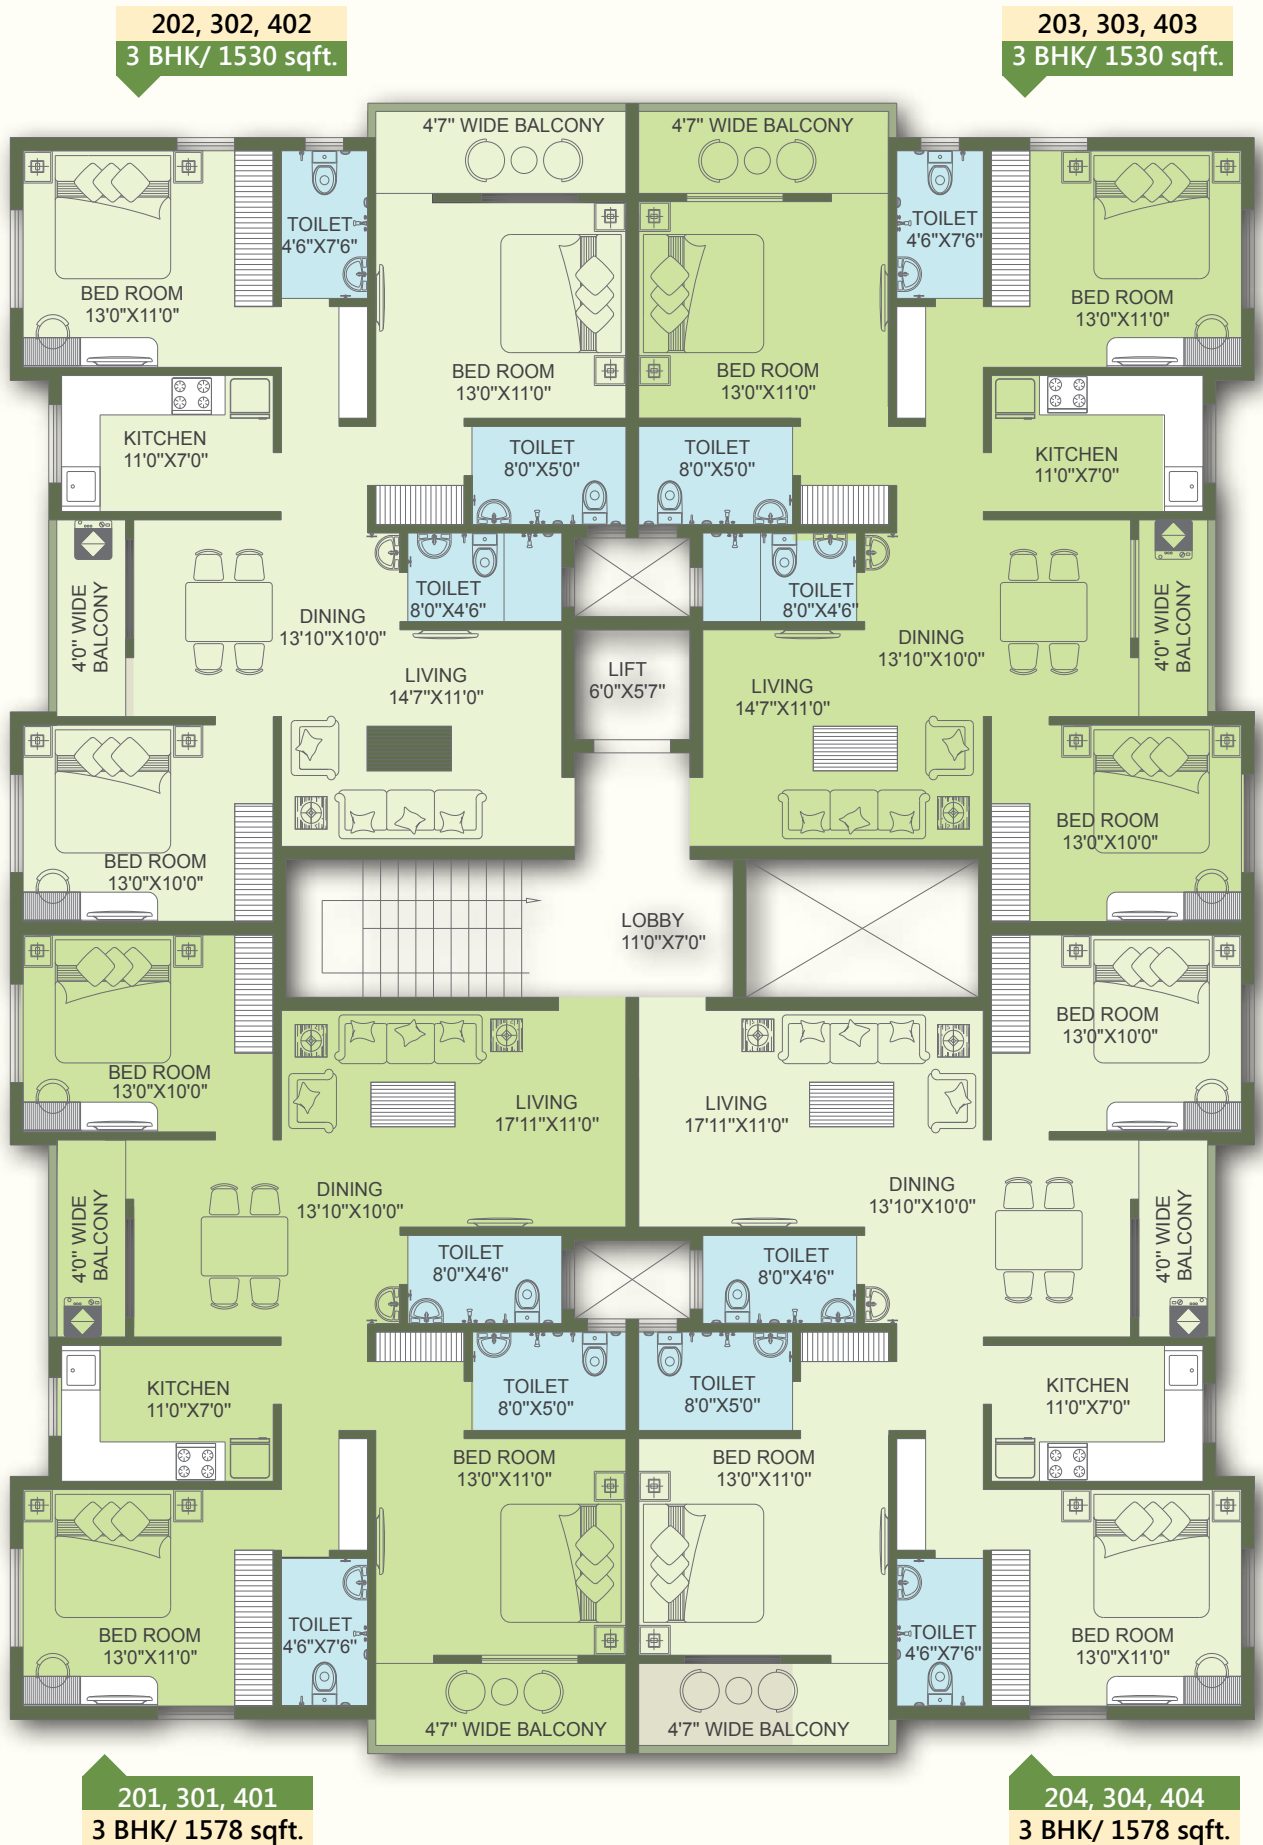

Typical floor plan

Specification

Structure

RCC framed structure with infilled brick walls.

Flooring

- Bed rooms - Vitrified tiles
- Kitchen - Vitrified tiles
- Toilet - Anti skid ceramic tiles
- Common Areas - Marble/kota stone

Doors and Windows

- Door Frames - Sal wood/Particle board
- Door - Fibre panelled doors
- Windows - UPVC windows
- Toilet - Water proof fiber doors

Kitchen

- Cooking platform with granite/green marble
- Designer tiles upto 2 feet height above the platform
- Provision for chimney and exhaust fan
- Stainless steel sink